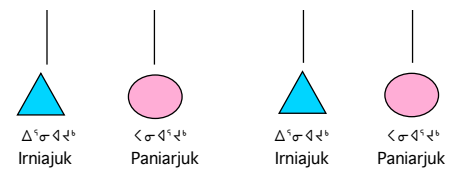

- ᐅᐱᐱ me
- ᐱᐱ female
- ▲ ᐱᐱᐱ male
- = ᐱᐱᐱ couple
- ⤴ ᐱᐱᐱ, ᐱᐱᐱᐱ ᐱᐱᐱᐱ adopted in
- ↓ ᐱᐱᐱᐱ ᐱᐱᐱᐱᐱᐱᐱᐱᐱᐱ adopted out
- ᐱᐱᐱᐱ family symbol

TASIJARJUAMIUT FEMALE KINSHIP TERMS  
08-sept-11