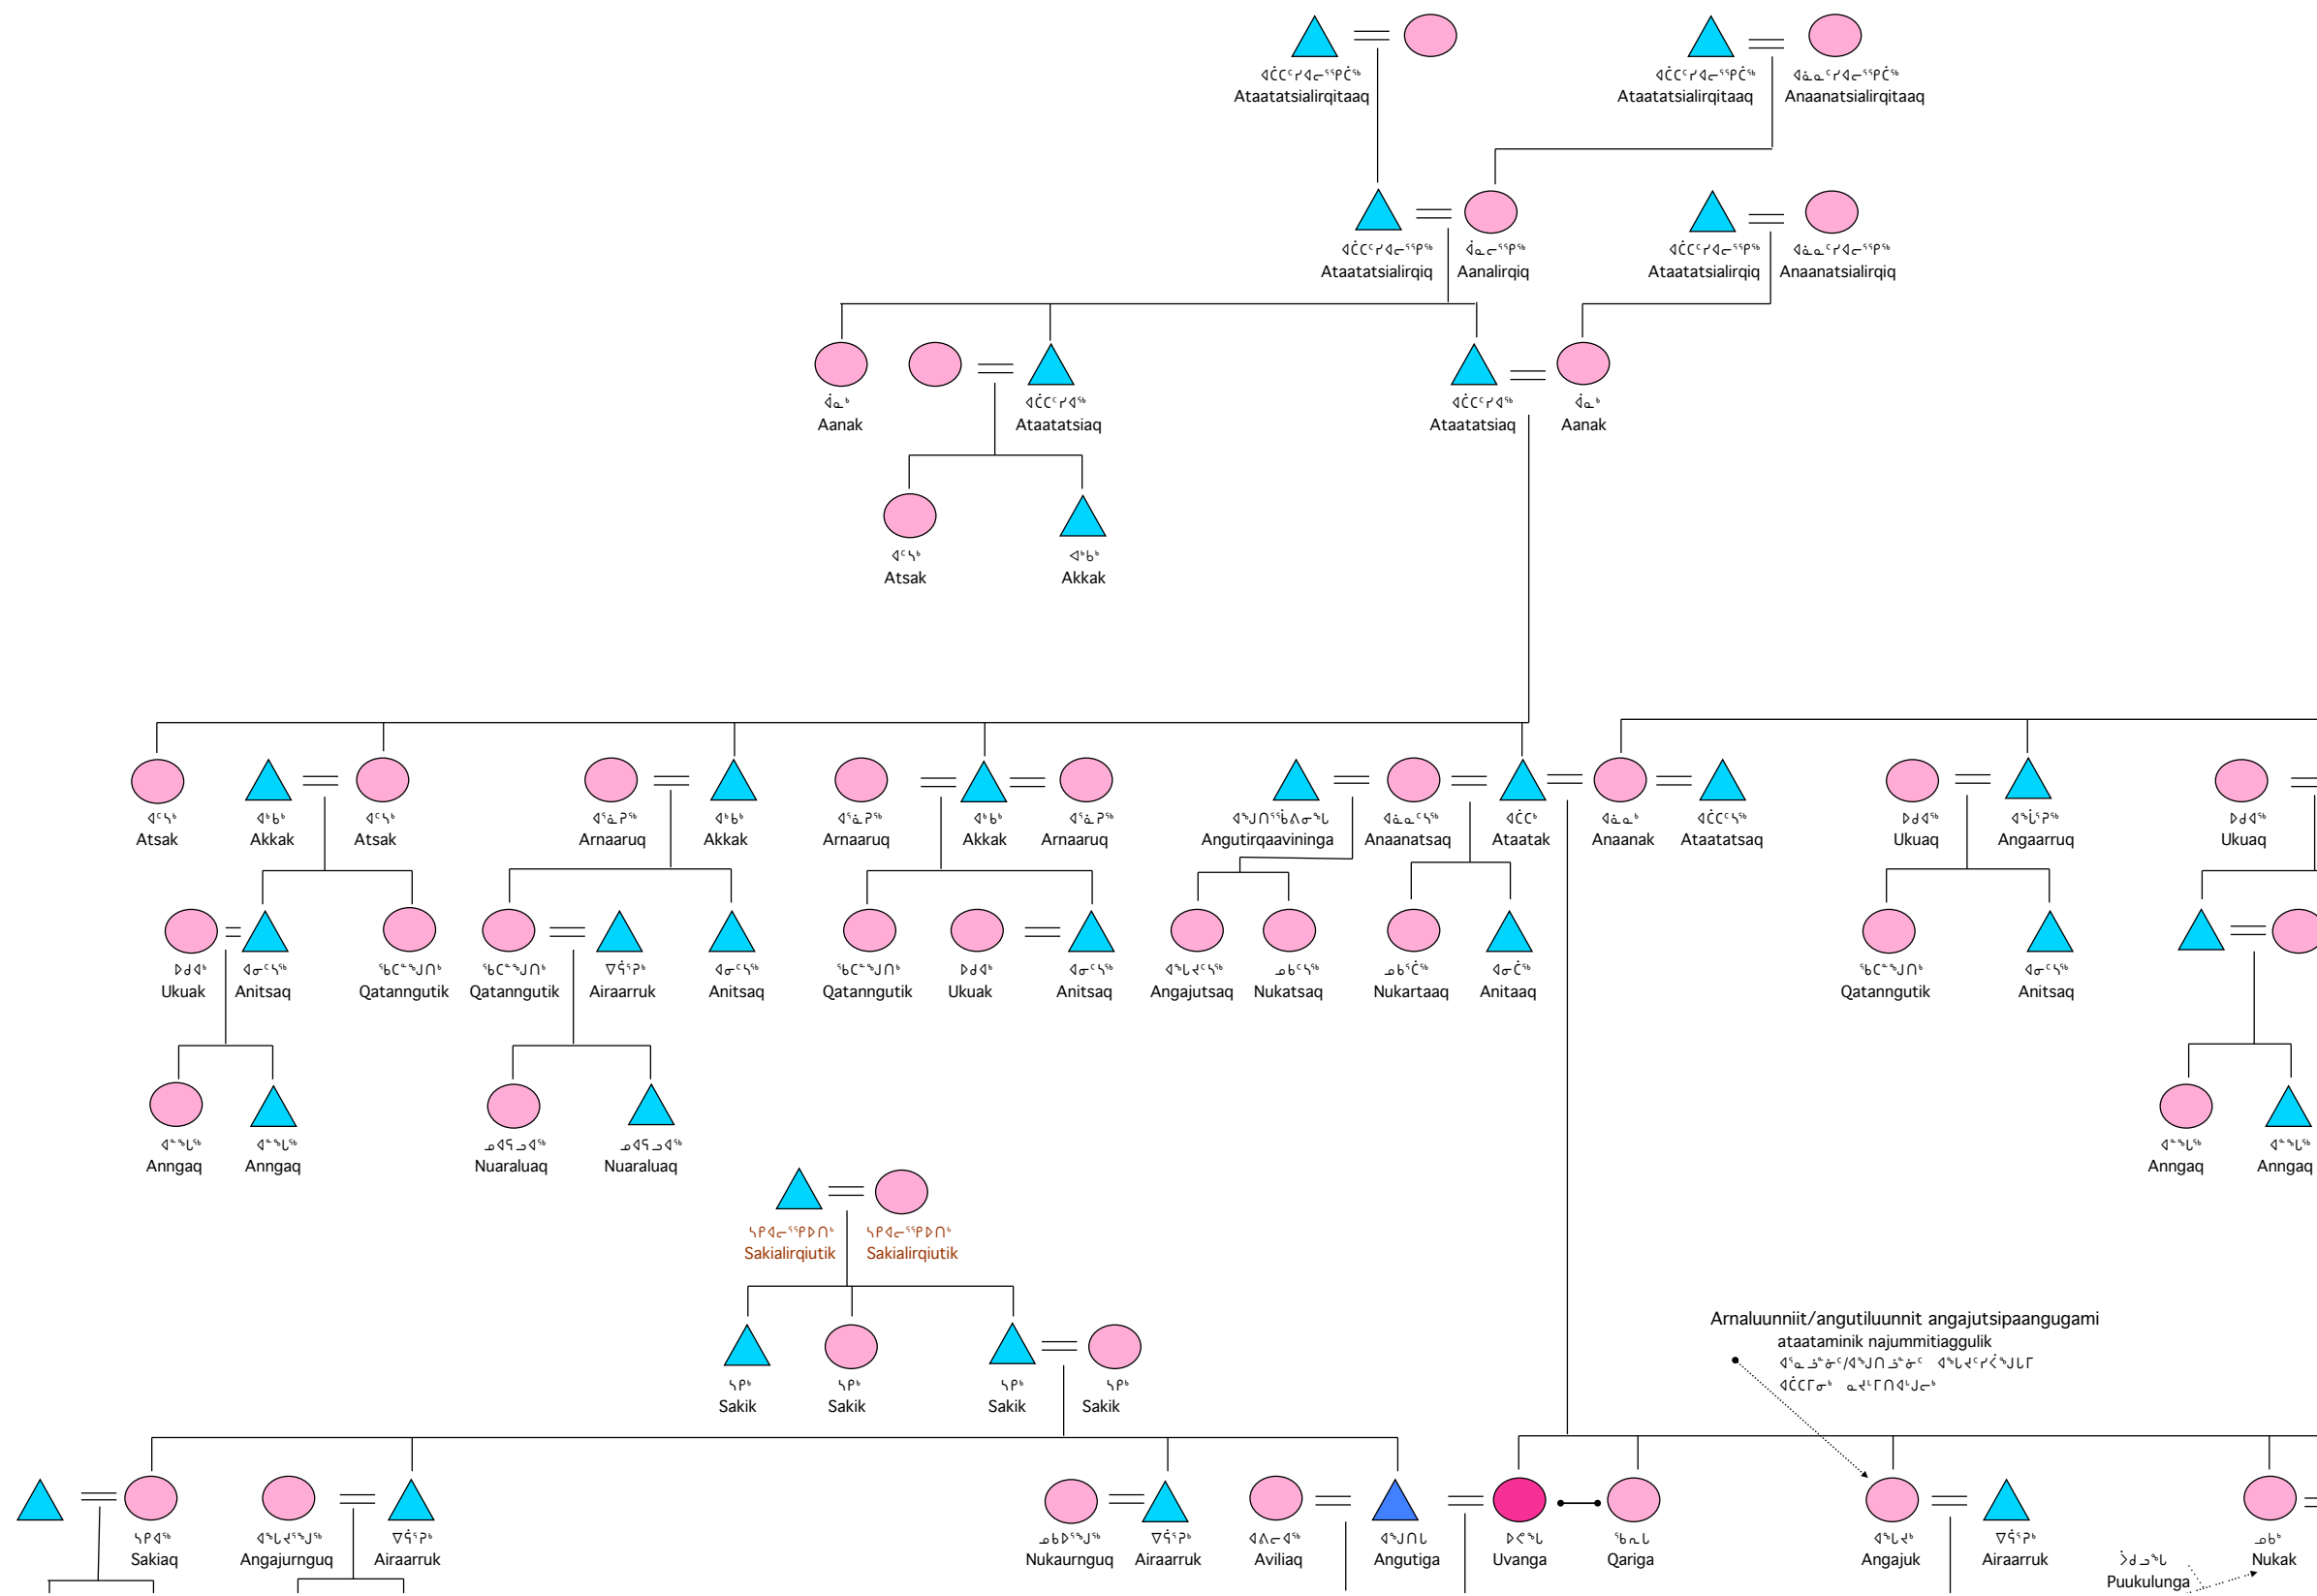

- ᐅᐱᐱ me
- ᐱᐱ female
- ▲ ᐱᐱᐱ male
- = ᐱᐱᐱ couple
- ⤴ ᐱᐱᐱ, ᐱᐱᐱᐱ ᐱᐱᐱᐱ adopted in
- ↓ ᐱᐱᐱᐱ ᐱᐱᐱᐱᐱᐱᐱᐱᐱᐱ adopted out
- ᐱᐱᐱᐱ family symbol

TASIJARJUAMIUT FEMALE KINSHIP TERMS  
08-sept-11