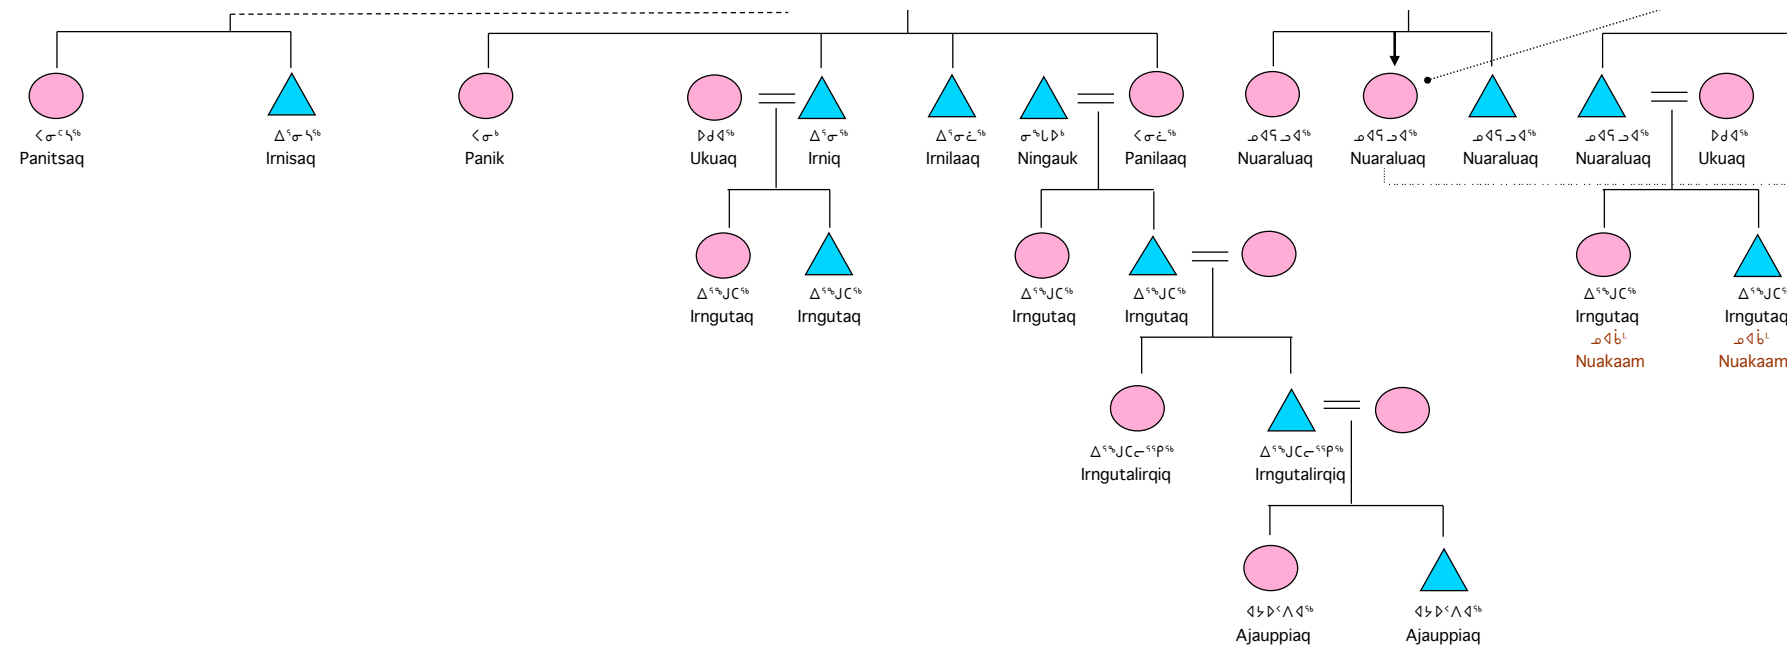

- ᐅᐱᐱ me
- ᐱᐱ female
- ▲ ᐱᐱᐱ male
- = ᐱᐱᐱ couple
- ⤴ ᐱᐱᐱ, ᐱᐱᐱᐱ ᐱᐱᐱᐱ adopted in
- ↓ ᐱᐱᐱᐱ ᐱᐱᐱᐱᐱᐱᐱᐱᐱᐱ adopted out
- ᐱᐱᐱᐱ family symbol

TASIJARJUAMIUT FEMALE KINSHIP TERMS  
08-sept-11